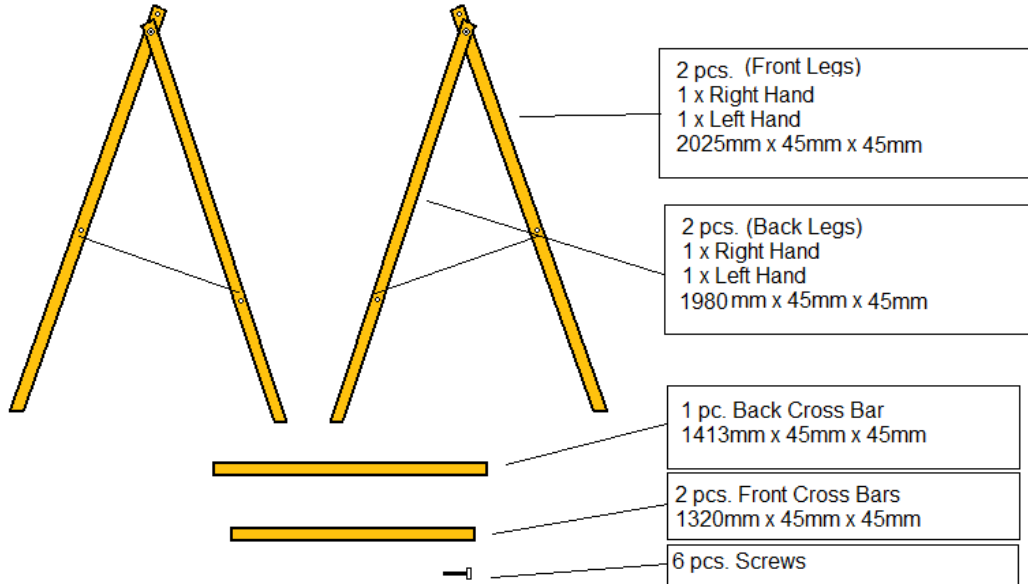

DANAGE DOMINO TARGET STAND 1320

Stage 1
Viewed From Back

Stage 2
Viewed From Front

Stage 3
Viewed From Front

Complete Assembly